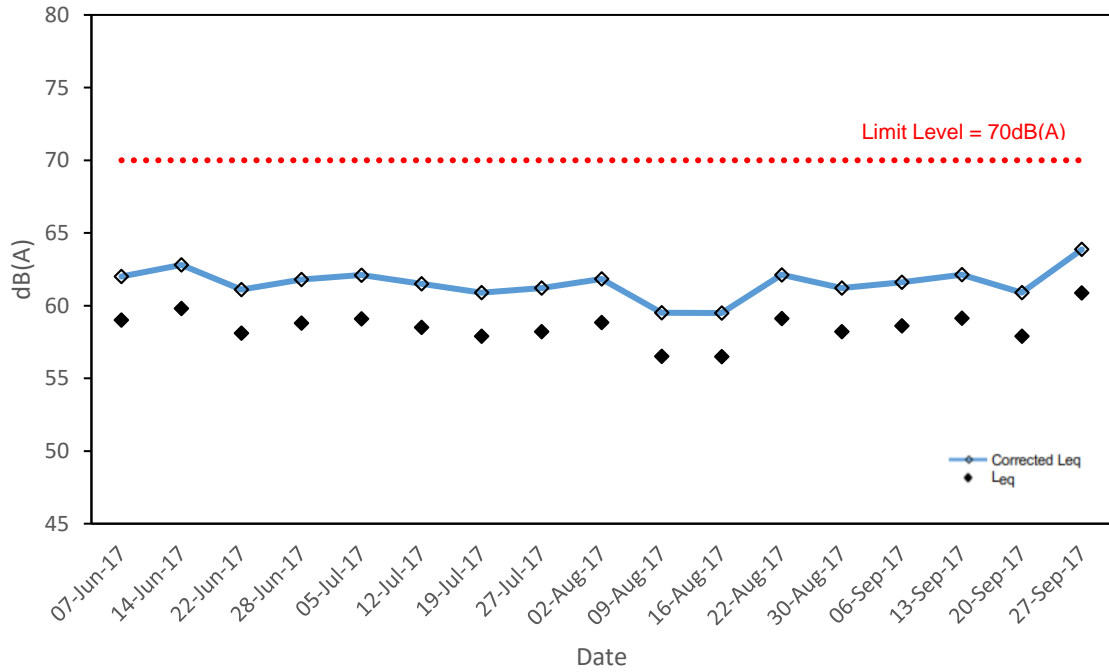

Graphical Plot for Noise Monitoring Data (June - September 2017)

Noise Level for 30 min, dB(A), at NM1A

Noise Level for 30 min, dB(A), at NM2